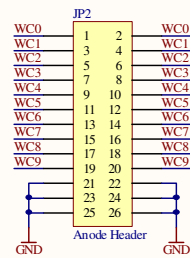

MCA2X 16 LED Controller

MCA2X 16 LED Controller